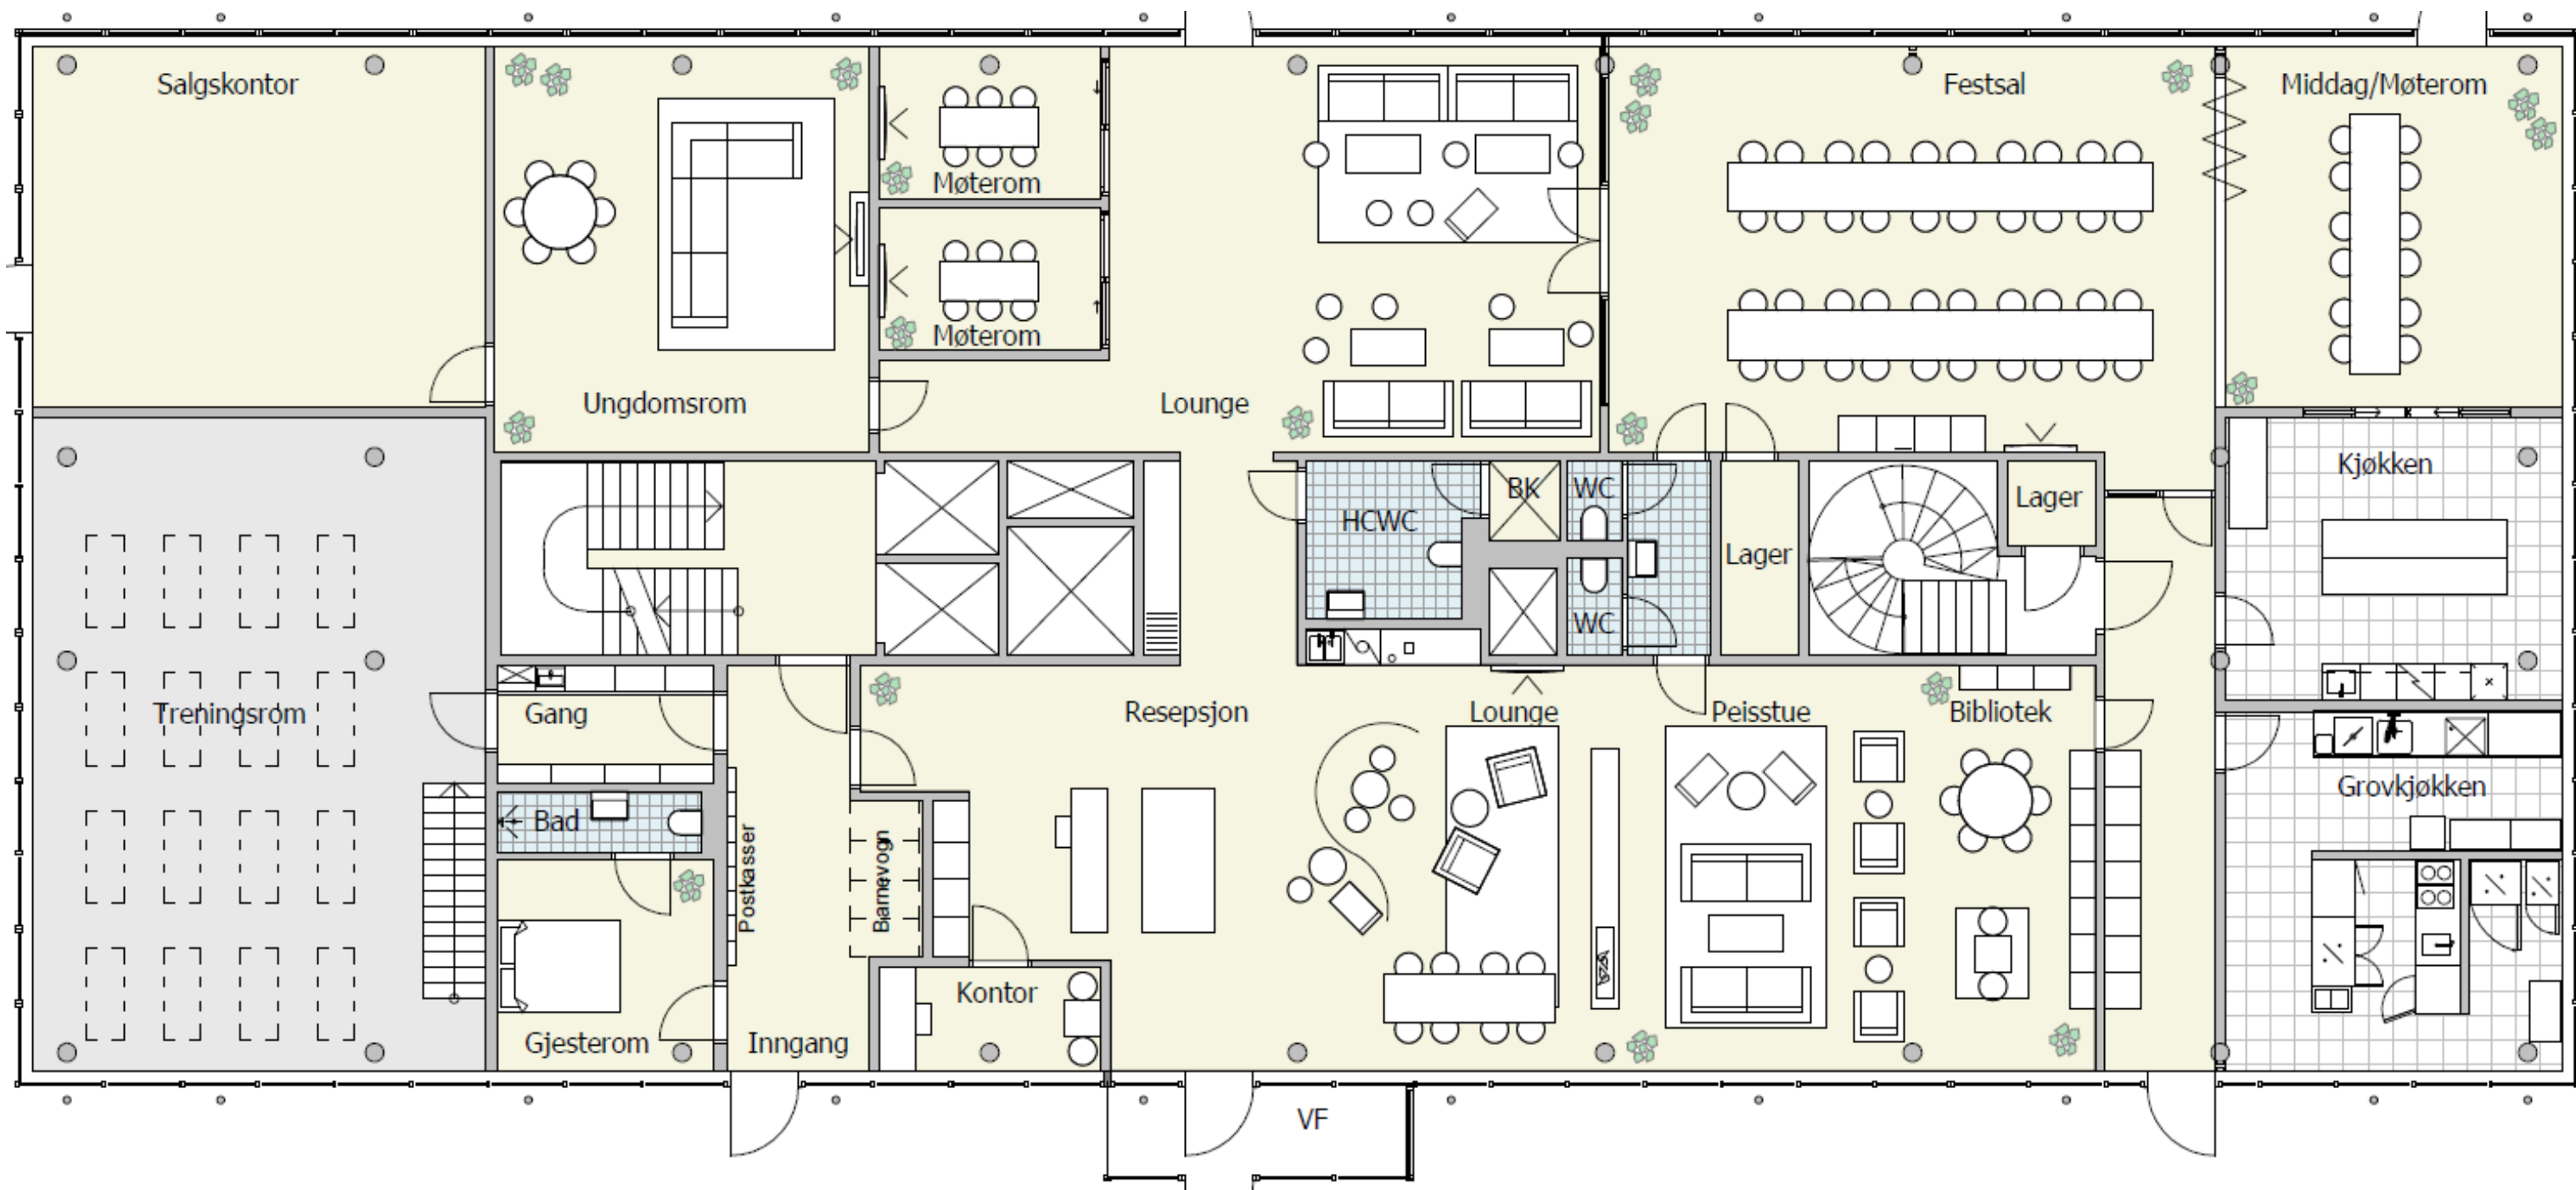

SERVICEOMRÅDET

Serviceområde

A modern dining room with long tables covered in white tablecloths, set with plates, glasses, and candles. The room features a wooden ceiling with a radial pattern, wooden chairs, and large windows overlooking a green outdoor area. The lighting is warm and ambient, with several pendant lights hanging from the ceiling.